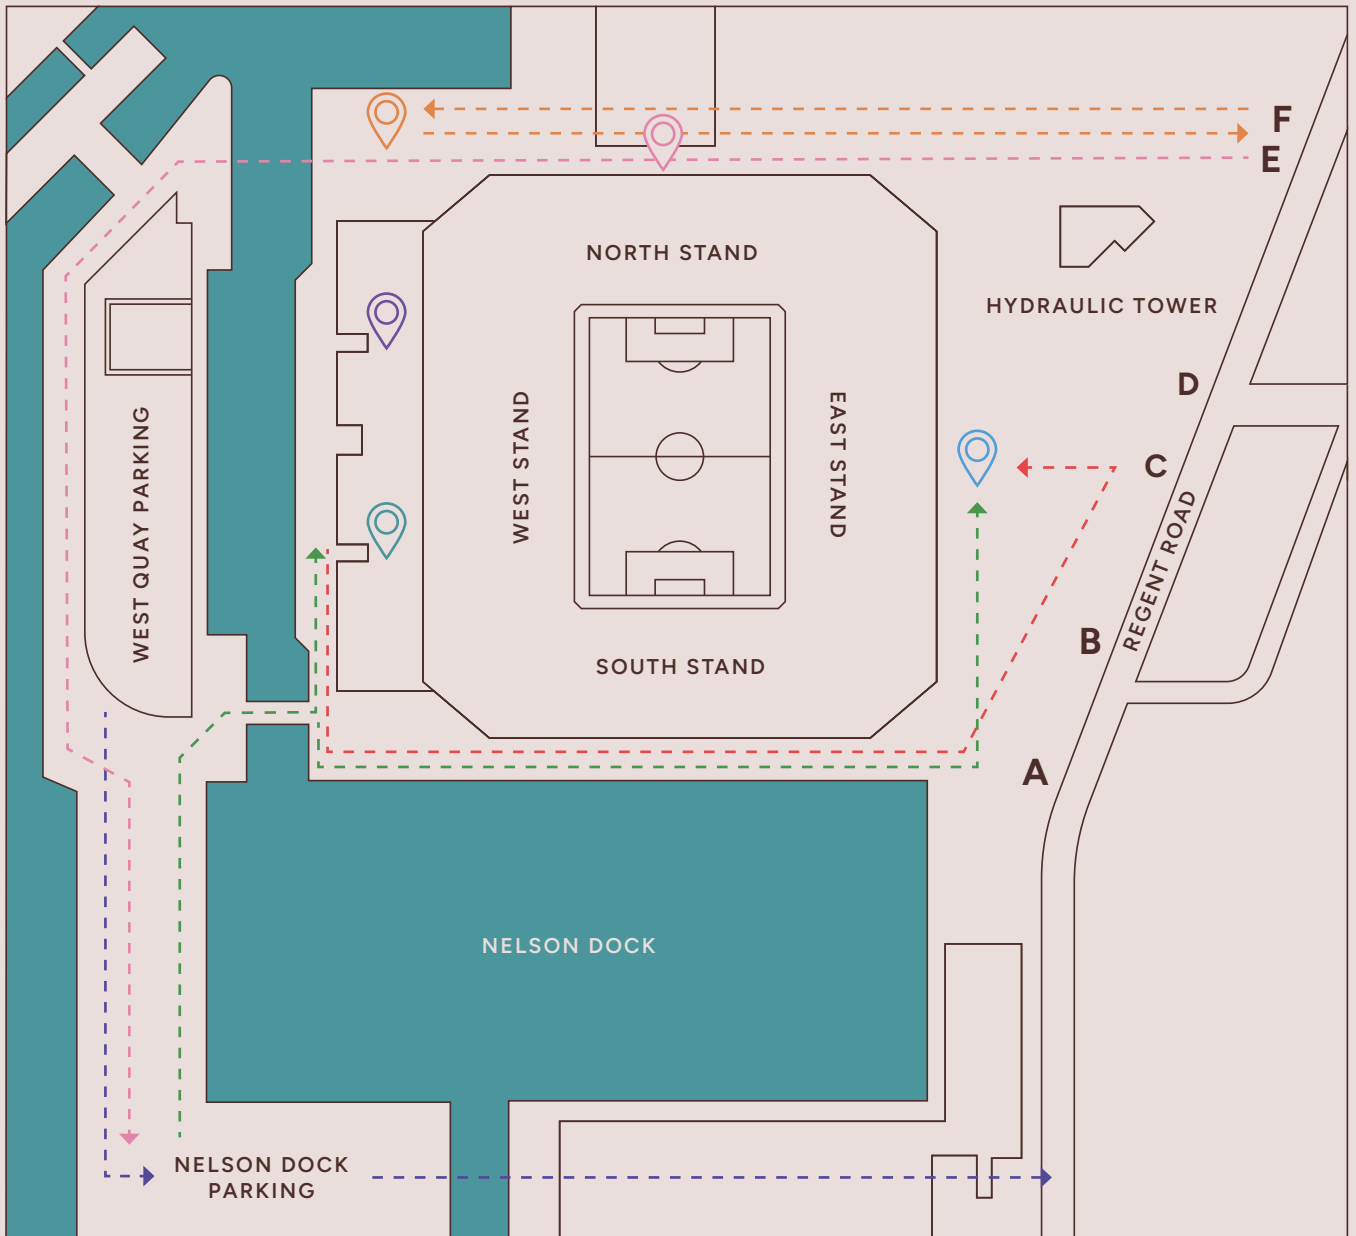

# STADIUM MAP

LOADING BAY

TAXI DROP OFF

WEST RECEPTION 4

WEST RECEPTION 6

EAST RECEPTION

CAR ACCESS TO NELSONS DOCK  
- VIA GATE E

WALK FROM NELSONS DOCK  
CAR PARK TO RECEPTIONS

GUEST ARRIVING VIA  
FOOT ACCESS - VIA GATE C

EXIT ROUTE FOR ALL CARS

ONE WAY SYSTEM FOR TAXIS  
ONLY - PRE AGREED WITH  
EVENT MANAGER